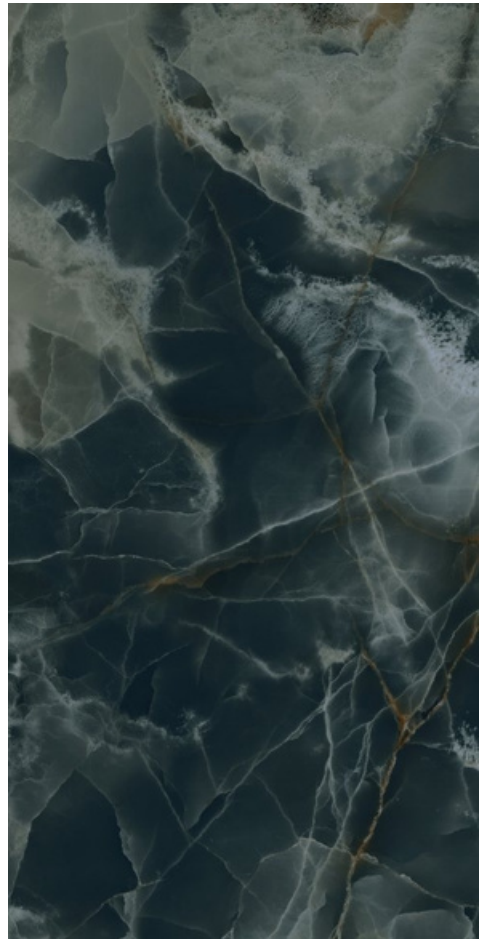

**OTHELLO
ONYX
VERDE**

**1600x
3200mm**

**Luminous
Surface**

**6mm
Thickness**