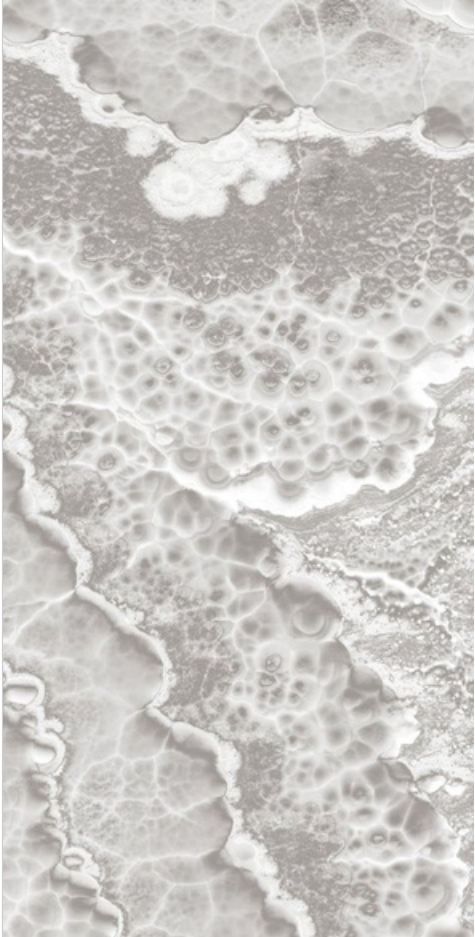

**ROMOSO CERAMICA**  
DESIGN WITHOUT LIMITS

**ONICE VULCANO BLUE**

**ONICE  
VULCANO  
GREY**

**1600x  
3200mm**

**Luminous  
Surface**

**03  
Random**

**6mm  
Thickness**

**ROMOSO CERAMICA**  
DESIGN WITHOUT LIMITS