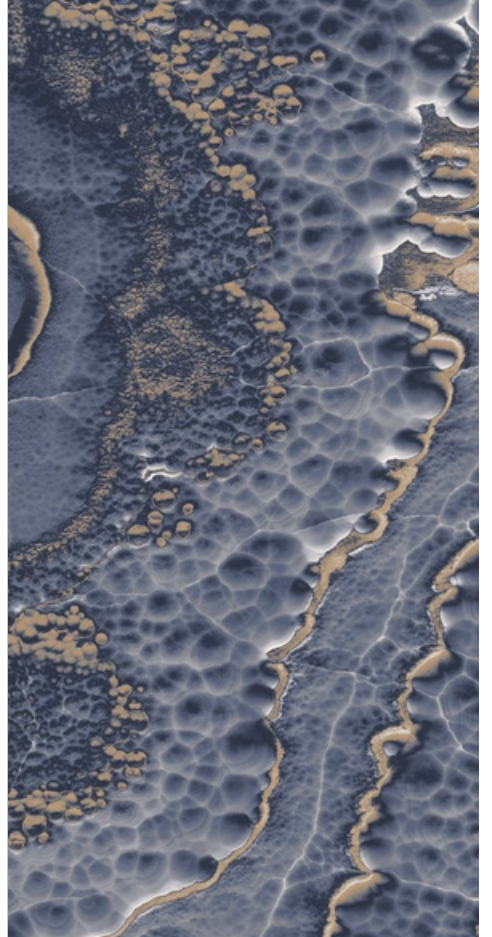

**6mm  
Thickness**

**ROMOSO CERAMICA**  
DESIGN WITHOUT LIMITS

**ONICE VULCANO AQUA**

**ONICE  
VULCANO  
BLUE**

1600x  
3200mm

Luminous  
Surface

03  
Random

6mm  
Thickness