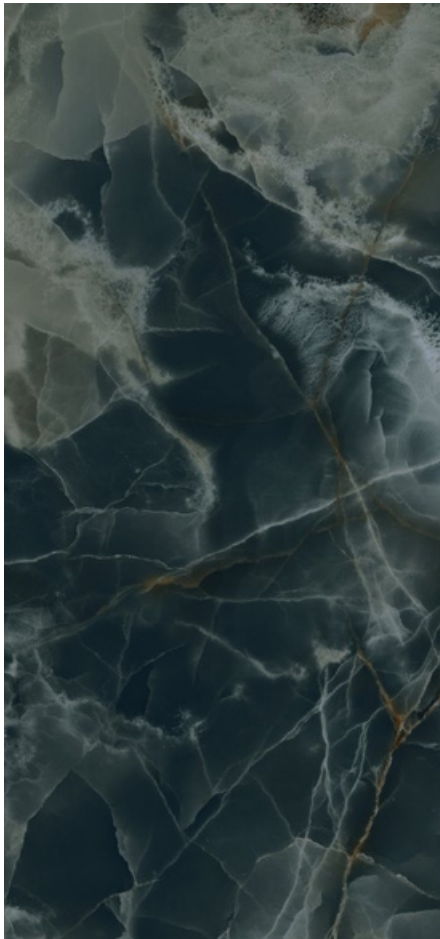

**OTHELLO
ONYX
VERDE**

**1600x
3200mm**

**Luminous
Surface**

**6mm
Thickness**