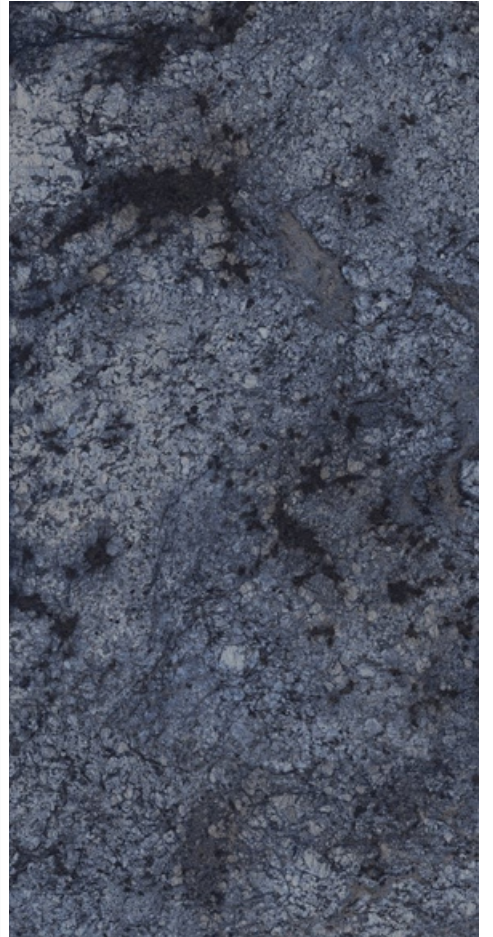

**SODALITE
AZUL**

1600x
3200mm

Luminous
Surface

02
Random

6mm
Thickness