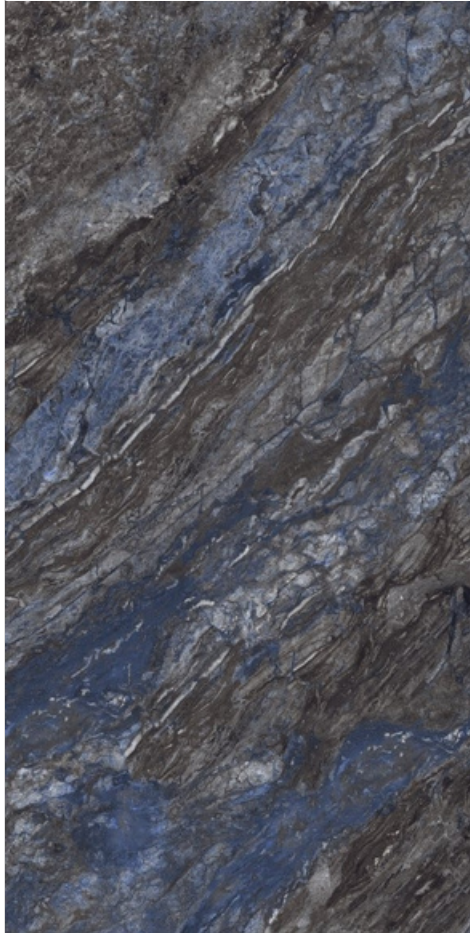

BENVENUTO AZUL

1600x
3200mm

Luminous
Surface

02
Random

6mm
Thickness