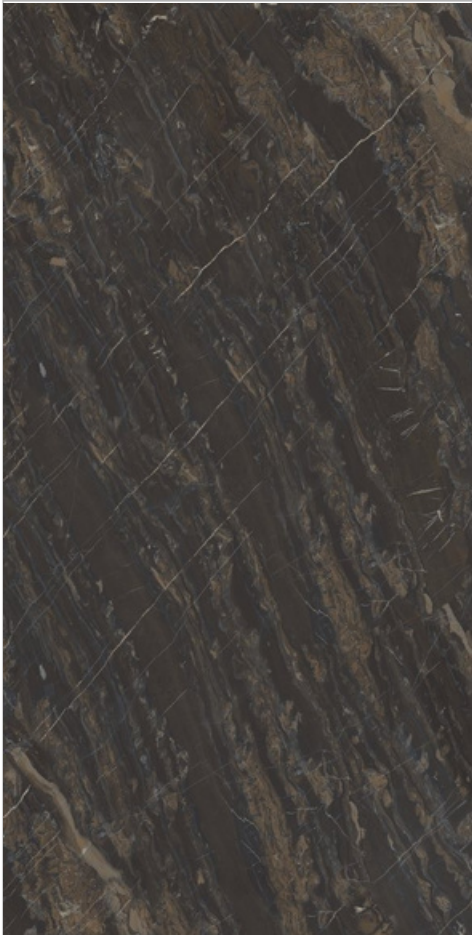

GANYMEDE BROWN

1600x
3200mm

Luminous
Surface

03
Random

6mm
Thickness