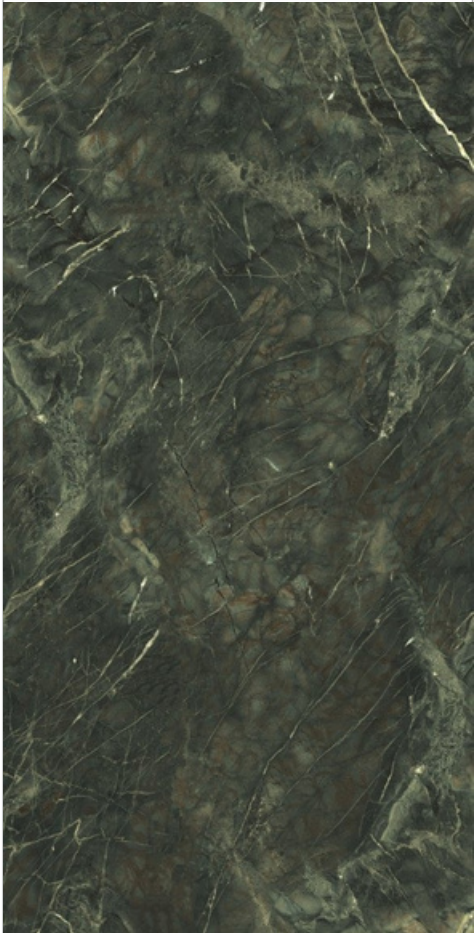

VITTORIA GREEN

1600x
3200mm

Luminous
Surface

02
Random

6mm
Thickness