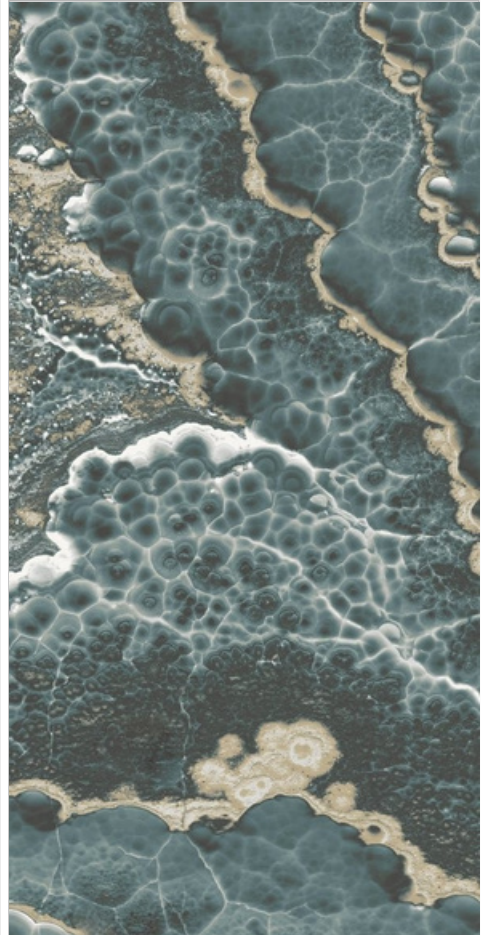

**Luminous  
Surface**

**03  
Random**

**6mm  
Thickness**

**NORD VERDE**

**ONICE  
VULCANO  
AQUA**

**1600x  
3200mm**

**Luminous  
Surface**

**03  
Random**

**6mm  
Thickness**

**ROMOSO CERAMICA**  
DESIGN WITHOUT LIMITS

**ONICE VULCANO AQUA**

**ONICE  
VULCANO  
BLUE**

1600x  
3200mm

Luminous  
Surface

03  
Random

6mm  
Thickness