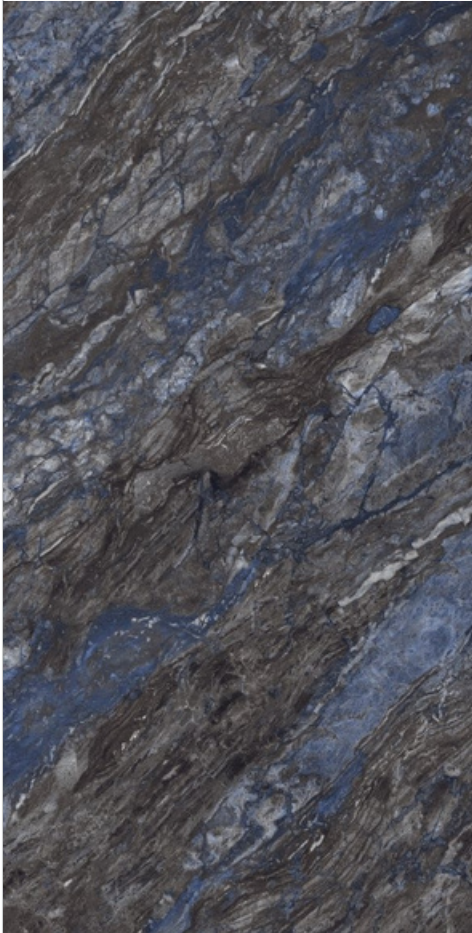

BENVENUTO AZUL

1600x
3200mm

Luminous
Surface

02
Random

6mm
Thickness