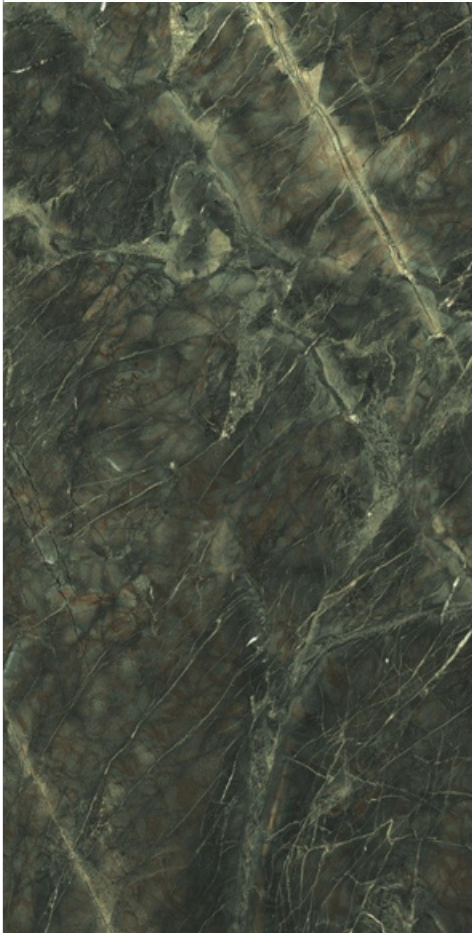

VITTORIA GREEN

1600x
3200mm

Luminous
Surface

02
Random

6mm
Thickness