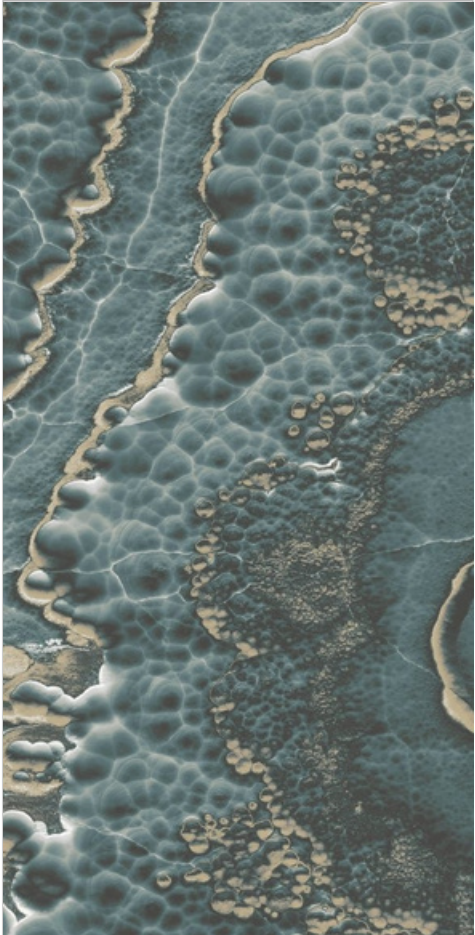

**ONICE
VULCANO
AQUA**

**1600x
3200mm**

**Luminous
Surface**

**03
Random**

**6mm
Thickness**