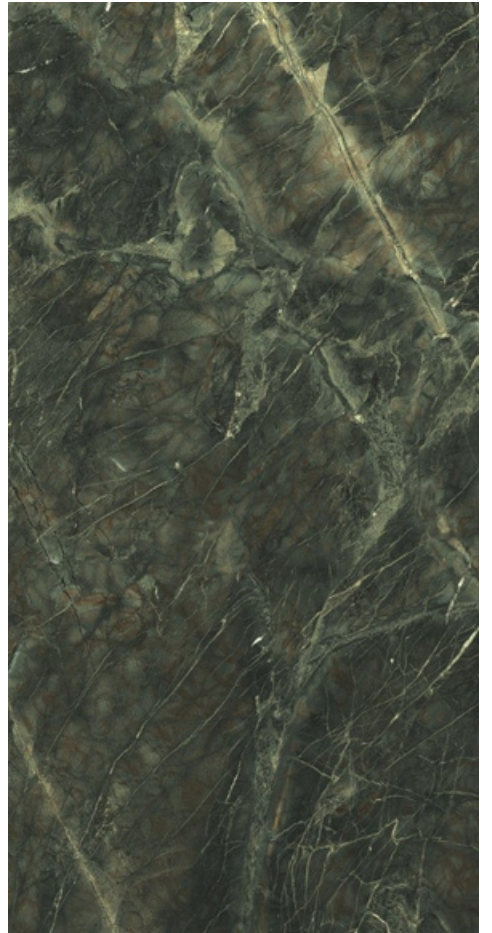

VITTORIA GREEN

1600x
3200mm

Luminous
Surface

02
Random

6mm
Thickness