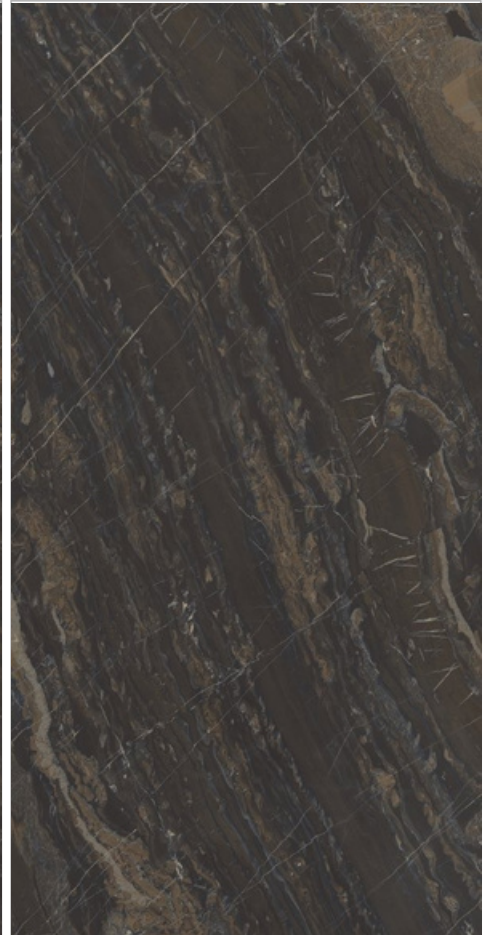

GANYMEDE BROWN

1600x
3200mm

Luminous
Surface

03
Random

6mm
Thickness