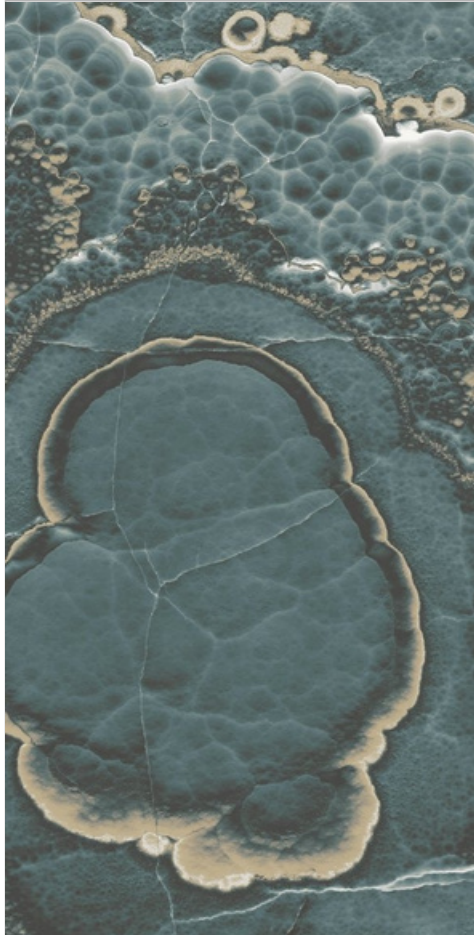

**ONICE
VULCANO
AQUA**

**1600x
3200mm**

**Luminous
Surface**

**03
Random**

**6mm
Thickness**