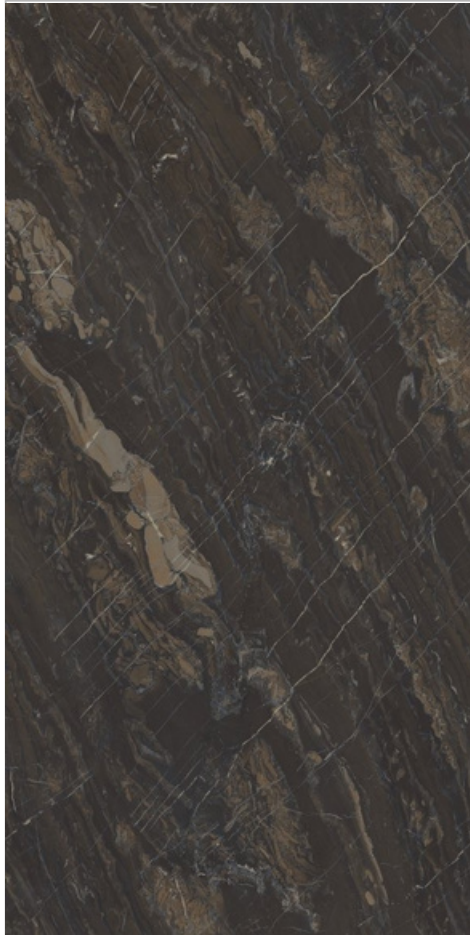

GANYMEDE BROWN

1600x
3200mm

Luminous
Surface

03
Random

6mm
Thickness