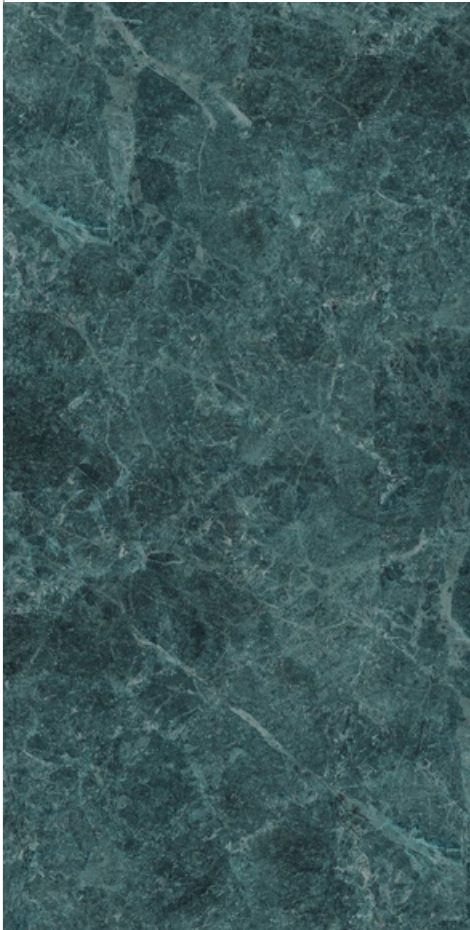

**Luminous  
Surface**

**03  
Random**

**6mm  
Thickness**

**NORD VERDE**

**ONICE  
VULCANO  
AQUA**

**1600x  
3200mm**

**Luminous  
Surface**

**03  
Random**