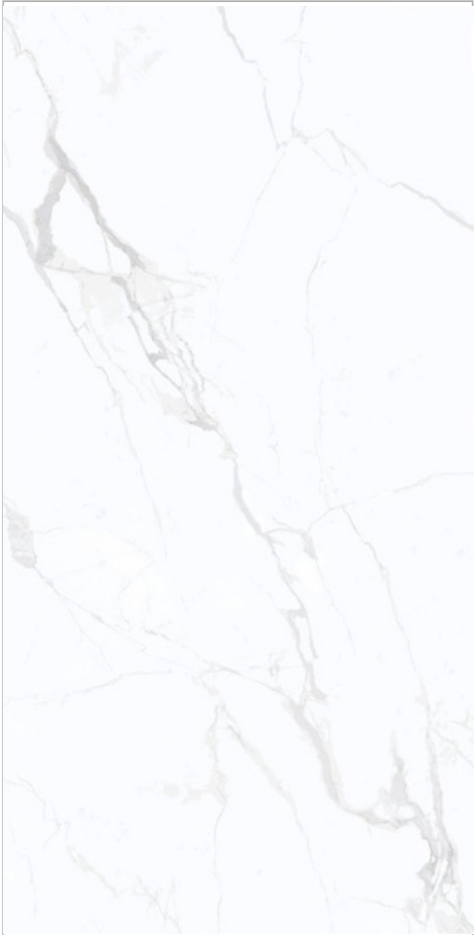

MANHATTAN WHITE

1600x
3200mm

Luminous
Surface

02
Random

6mm
Thickness