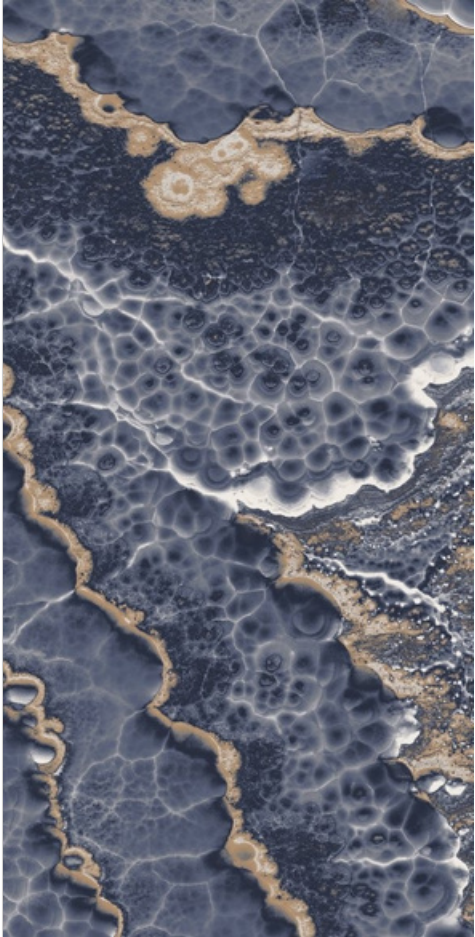

**6mm  
Thickness**

**ROMOSO CERAMICA**  
DESIGN WITHOUT LIMITS

**ONICE VULCANO AQUA**

**ONICE  
VULCANO  
BLUE**

1600x  
3200mm

Luminous  
Surface

03  
Random

6mm  
Thickness