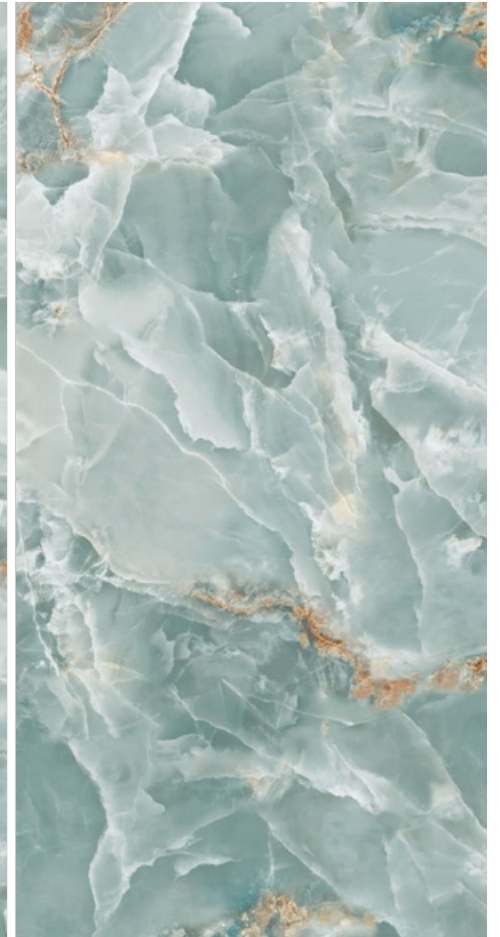

OPERA GREEN

1600x
3200mm

Luminous
Surface

03
Random

6mm
Thickness