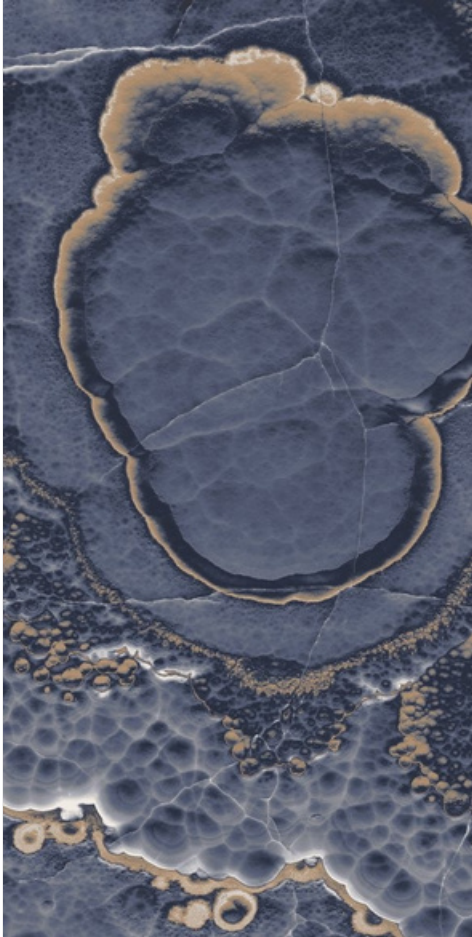

**6mm  
Thickness**

**ROMOSO CERAMICA**  
DESIGN WITHOUT LIMITS

**ONICE VULCANO AQUA**

**ONICE  
VULCANO  
BLUE**

1600x  
3200mm

Luminous  
Surface

03  
Random

6mm  
Thickness