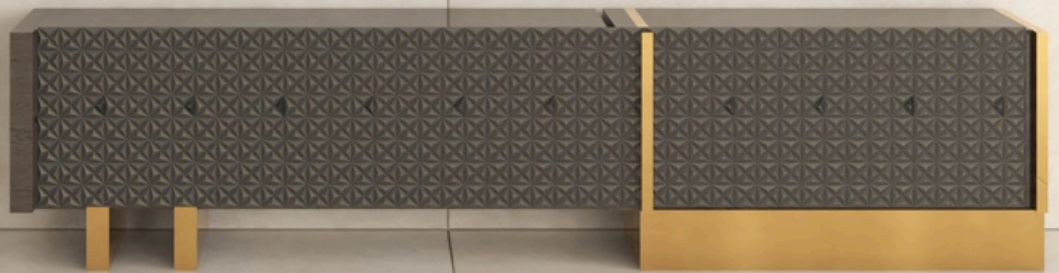

# **CEMENTO BEIGE**

**1600X  
3200MM**

**Sahara  
Surface**

**03  
RANDOM**

**6MM  
THICKNESS**

**CEMENTO BEIGE**