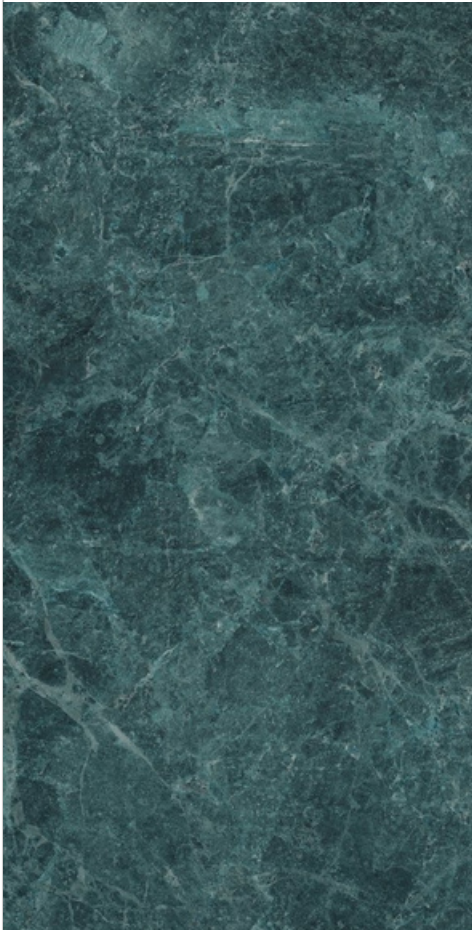

**NORD
VERDE**

**1600x
3200mm**

**Luminous
Surface**

**03
Random**

**6mm
Thickness**