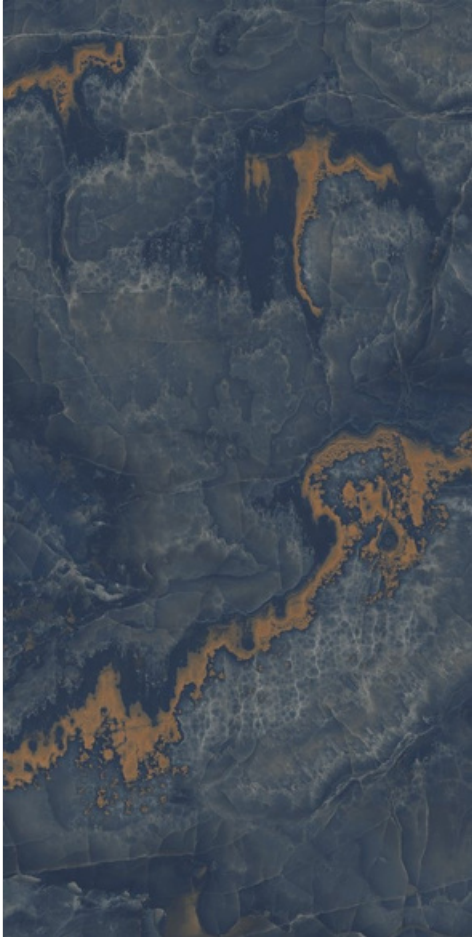

CAIRO ONYX BLUE

1600x
3200mm

Luminous
Surface

02
Random

6mm
Thickness